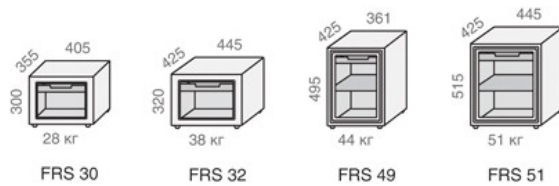

FRS

Valberg Data Sheet

Characteristics of FRS 93

The main function : to ensure the safety of documents and valuables in case of fire

Feature: equipped with plastic feet (height contains a defined legs)

Fire GOST R (compulsory certification): 60B

Fire RSB-C (independent voluntary certification): 60B

Lock type: Mechanical key + code

Castle Model: Royallocks

Castle Manufacturer: Royallocks, Thailand + Kaba Mauer, Germany

Locking System: girder

Protection of the castle against drilling: yes

External dimension, height, mm : 991

External dimensions, width mm : 565

External dimension, depth, mm : 451

External volume m³ : 0.253

Weight: 145

Internal dimensions, height, mm: 786

Internal dimensions, width mm: 426

Internal dimensions, depth, mm: 301

The internal volume, liters: 98/10

Number of shelves: 2 (can be ordered extra shelves)

Cash Box: 85 * 423 * 280 mm

It is possible to anchor to the floor: yes

Colour: body-brown shade, door, green tint