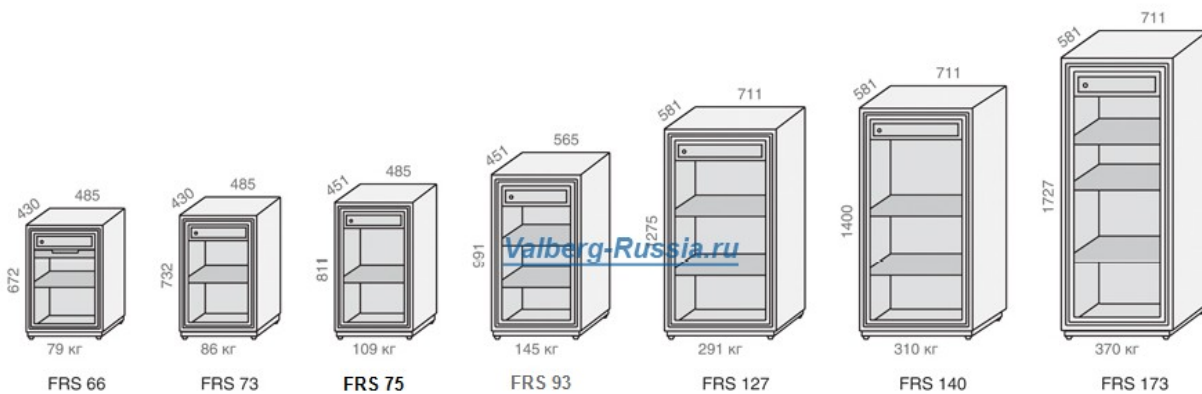

FRS

Valberg Data Sheet

Characteristics of FRS 93

The main function : to ensure the safety of documents and valuables in case of fire

Feature: equipped with plastic feet (height contains a defined legs)

Fire GOST R (compulsory certification): 60B

Fire RSB-C (independent voluntary certification): 60B

Lock type: Mechanical key + code

Castle Model: Royallocks

Castle Manufacturer: Royallocks, Thailand + Kaba Mauer, Germany

Locking System: girder

Protection of the castle against drilling: yes

External dimension, height, mm : 991

External dimensions, width mm : 565

External dimension, depth, mm : 451

External volume m³ : 0.253

Weight: 145

Internal dimensions, height, mm: 786

Internal dimensions, width mm: 426

Internal dimensions, depth, mm: 301

The internal volume, liters: 98/10

Number of shelves: 2 (can be ordered extra shelves)

Cash Box: 85 * 423 * 280 mm

It is possible to anchor to the floor: yes

Colour: body-brown shade, door, green tint